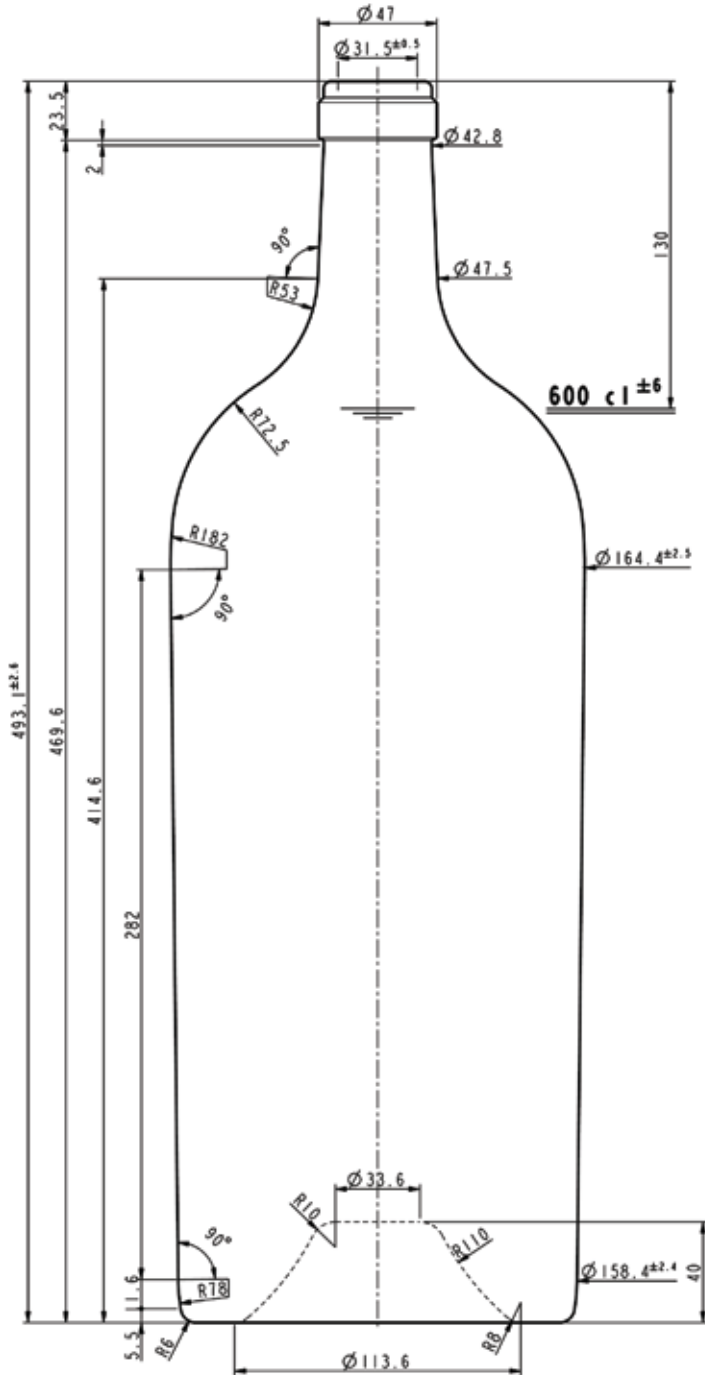

PRODUCT INFORMATION

Bord Francese Cork 6L Flint

KAURI — HIGH QUALITY EUROPEAN GLASS

PRODUCT INFORMATION

Product Code	VP-0503B
Origin	Europe
Glass Colour	Flint
Capacity	6L
Height	493.1mm
Diameter	164.4mm
Finish	Cork
Weight	2950g